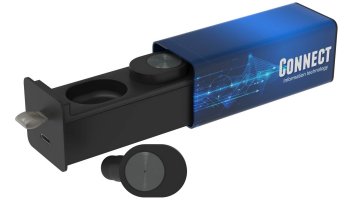

Wireless Earbud Pro

Origin
China

The Wireless Earbud Pro is one of the best ways to listen to your music on the go, whether your commuting, heading to the gym, or relaxing poolside on a sunny day the right pair of earphones will stay put and bring you quality sound. Connect the Earbud Pro with your phone via Bluetooth. Playtime of the Earbud Pro is 4 hours. After this you can charge the earbuds in the charging case. You can charge the earbuds 6-8 times with the charging case.

This product can be personalised with a full colour print or Max Print on the charging case.

SPECIFICATIONS

Battery included	Yes	Minimum lead time	5 days
HS code	8517629900	Warranty	1 Year
Product size	80 x 35 x 30 mm	Order quantity	1 Piece
Individual personalization possible	Yes	Country of origin	China