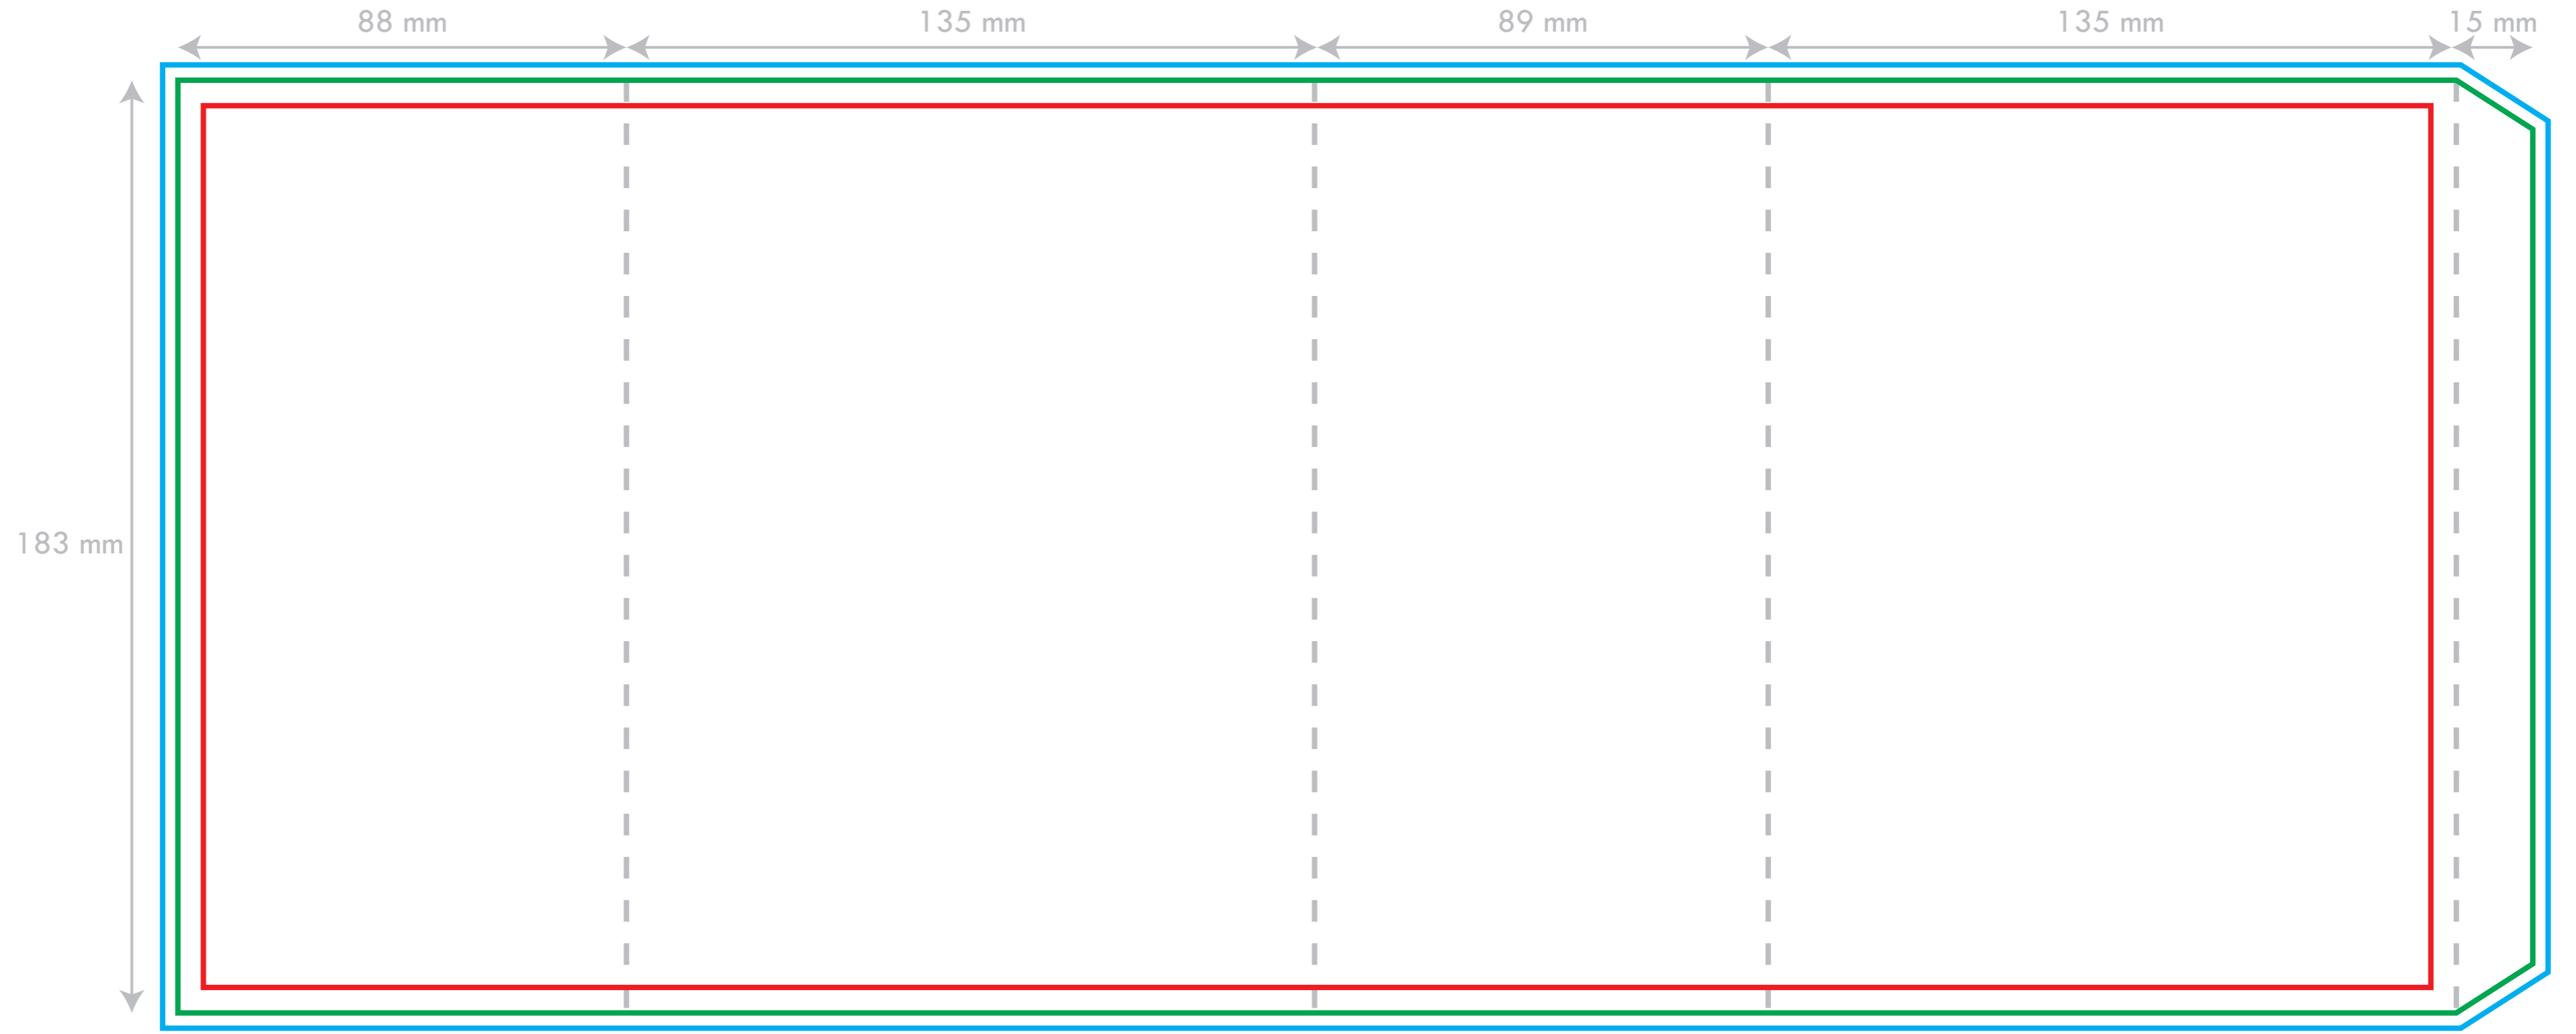

- Max. size for text and logo's
- Size of the sleeve
- Size of the sleeve including bleed
- Folding lines

Model: Sleeve Fresh 'n Rebel Clam Fuse

Digital Model: V: 1.0

Size: Total 462 mm X 183 mm

Front

Back